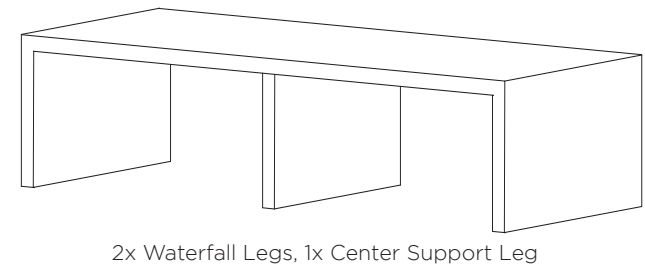

Product Number	Size (1 Base)	Features	Top Shape/Size	Top Style			
				Top:	Lam	Corian Solid Surface	Corian Quartz
				Edge:	Self	Eased Corian	Eased Quartz
CH9630	96"L x 30"D x 29"H, 3" Thick	(2x) Laminated Waterfall Legs	Rectangle: 30"D x 96"L		$6,594	$9,411	$13,579
CH9636	96"L x 36"D x 29"H, 3" Thick	(2x) Laminated Waterfall Legs	Rectangle: 36"D x 96"L		$6,880	$10,001	$15,295
CH9648	96"L x 48"D x 29"H, 3" Thick	(2x) Laminated Waterfall Legs	Rectangle: 48"D x 96"L		$7,328	$12,863	$18,603
CH10818	108"L x 18"D x 29"H, 18"W Center Leg, 3" Thick	(2x) Laminated Waterfall Legs, (1x) Center Support Leg	Rectangle: 18"D x 108"L		$7,051	$9,817	$11,713
CH10824	108"L x 24"D x 29"H, 18"W Center Leg, 3" Thick	(2x) Laminated Waterfall Legs, (1x) Center Support Leg	Rectangle: 24"D x 108"L		$7,364	$10,171	$13,634
CH10830	108"L x 30"D x 29"H, 18"W Center Leg, 3" Thick	(2x) Laminated Waterfall Legs, (1x) Center Support Leg	Rectangle: 30"D x 108"L		$7,782	$10,602	$15,661
CH10836	108"L x 36"D x 29"H, 24"W Center Leg, 3" Thick	(2x) Laminated Waterfall Legs, (1x) Center Support Leg	Rectangle: 36"D x 108"L		$8,257	$13,877	$17,745
CH10848	108"L x 48"D x 29"H, 36"W Center Leg, 3" Thick	(2x) Laminated Waterfall Legs, (1x) Center Support Leg	Rectangle: 48"D x 108"L		$8,662	$14,344	$21,367
CH12018	120"L x 18"D x 29"H, 18"W Center Leg, 3" Thick	(2x) Laminated Waterfall Legs, (1x) Center Support Leg	Rectangle: 18"D x 120"L		$7,199	$10,000	$12,396
CH12024	120"L x 24"D x 29"H, 18"W Center Leg, 3" Thick	(2x) Laminated Waterfall Legs, (1x) Center Support Leg	Rectangle: 24"D x 120"L		$7,520	$10,365	$14,505
CH12030	120"L x 30"D x 29"H, 18"W Center Leg, 3" Thick	(2x) Laminated Waterfall Legs, (1x) Center Support Leg	Rectangle: 30"D x 120"L		$7,941	$10,865	$16,713
CH12036	120"L x 36"D x 29"H, 24"W Center Leg, 3" Thick	(2x) Laminated Waterfall Legs, (1x) Center Support Leg	Rectangle: 36"D x 120"L		$8,413	$14,098	$18,973