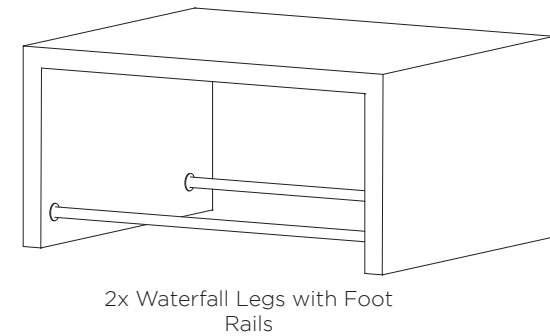

Product Number	Size (1 Base)	Features	Top Shape/Size	Top Style			
				Top:	Lam	Corian Solid Surface	Corian Quartz
				Edge:	Self	Eased Corian	Eased Quartz
CH9630	96"L x 30"D x 29"H, 3" Thick	(2x) Laminated Waterfall Legs	Rectangle: 30"D x 96"L		$6,594	$9,411	$13,579
CH9636	96"L x 36"D x 29"H, 3" Thick	(2x) Laminated Waterfall Legs	Rectangle: 36"D x 96"L		$6,880	$10,001	$15,295
CH9648	96"L x 48"D x 29"H, 3" Thick	(2x) Laminated Waterfall Legs	Rectangle: 48"D x 96"L		$7,328	$12,863	$18,603
CH10818	108"L x 18"D x 29"H, 18"W Center Leg, 3" Thick	(2x) Laminated Waterfall Legs, (1x) Center Support Leg	Rectangle: 18"D x 108"L		$7,051	$9,817	$11,713
CH10824	108"L x 24"D x 29"H, 18"W Center Leg, 3" Thick	(2x) Laminated Waterfall Legs, (1x) Center Support Leg	Rectangle: 24"D x 108"L		$7,364	$10,171	$13,634
CH10830	108"L x 30"D x 29"H, 18"W Center Leg, 3" Thick	(2x) Laminated Waterfall Legs, (1x) Center Support Leg	Rectangle: 30"D x 108"L		$7,782	$10,602	$15,661
CH10836	108"L x 36"D x 29"H, 24"W Center Leg, 3" Thick	(2x) Laminated Waterfall Legs, (1x) Center Support Leg	Rectangle: 36"D x 108"L		$8,257	$13,877	$17,745
CH10848	108"L x 48"D x 29"H, 36"W Center Leg, 3" Thick	(2x) Laminated Waterfall Legs, (1x) Center Support Leg	Rectangle: 48"D x 108"L		$8,662	$14,344	$21,367
CH12018	120"L x 18"D x 29"H, 18"W Center Leg, 3" Thick	(2x) Laminated Waterfall Legs, (1x) Center Support Leg	Rectangle: 18"D x 120"L		$7,199	$10,000	$12,396
CH12024	120"L x 24"D x 29"H, 18"W Center Leg, 3" Thick	(2x) Laminated Waterfall Legs, (1x) Center Support Leg	Rectangle: 24"D x 120"L		$7,520	$10,365	$14,505
CH12030	120"L x 30"D x 29"H, 18"W Center Leg, 3" Thick	(2x) Laminated Waterfall Legs, (1x) Center Support Leg	Rectangle: 30"D x 120"L		$7,941	$10,865	$16,713
CH12036	120"L x 36"D x 29"H, 24"W Center Leg, 3" Thick	(2x) Laminated Waterfall Legs, (1x) Center Support Leg	Rectangle: 36"D x 120"L		$8,413	$14,098	$18,973