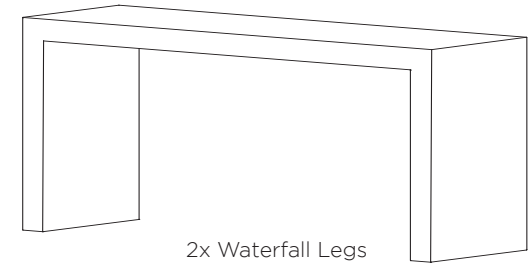

Product Number	Size (1 Base)	Features	Top Shape/Size	Top Style			
				Top:	Lam	Corian Solid Surface	Corian Quartz
				Edge:	Self	Eased Corian	Eased Quartz
CH12048	120"L x 48"D x 29"H, 36"W Center Leg, 3" Thick	(2x) Laminated Waterfall Legs, (1x) Center Support Leg	Rectangle: 48"D x 120"L	$8,925	$14,597	$23,060	
CH13218	132"L x 18"D x 29"H, 18"W Center Leg, 3" Thick	(2x) Laminated Waterfall Legs, (1x) Center Support Leg	Rectangle: 18"D x 132"L	$7,346	$10,183	$13,079	
CH13224	132"L x 24"D x 29"H, 18"W Center Leg, 3" Thick	(2x) Laminated Waterfall Legs, (1x) Center Support Leg	Rectangle: 24"D x 132"L	$7,677	$10,558	$15,377	
CH13230	132"L x 30"D x 29"H, 18"W Center Leg, 3" Thick	(2x) Laminated Waterfall Legs, (1x) Center Support Leg	Rectangle: 30"D x 132"L	$8,100	$11,128	$17,766	
CH13236	132"L x 36"D x 29"H, 24"W Center Leg, 3" Thick	(2x) Laminated Waterfall Legs, (1x) Center Support Leg	Rectangle: 36"D x 132"L	$8,569	$14,319	$20,201	
CH13248	132"L x 48"D x 29"H, 36"W Center Leg, 3" Thick	(2x) Laminated Waterfall Legs, (1x) Center Support Leg	Rectangle: 48"D x 132"L	$9,189	$14,850	$24,754	
CH14418	144"L x 18"D x 29"H, 18"W Center Leg, 3" Thick	(2x) Laminated Waterfall Legs, (1x) Center Support Leg	Rectangle: 18"D x 144"L	$7,493	$10,367	$13,763	
CH14424	144"L x 24"D x 29"H, 18"W Center Leg, 3" Thick	(2x) Laminated Waterfall Legs, (1x) Center Support Leg	Rectangle: 24"D x 144"L	$7,833	$10,751	$16,248	
CH14430	144"L x 30"D x 29"H, 18"W Center Leg, 3" Thick	(2x) Laminated Waterfall Legs, (1x) Center Support Leg	Rectangle: 30"D x 144"L	$8,259	$11,390	$18,984	
CH14436	144"L x 36"D x 29"H, 24"W Center Leg, 3" Thick	(2x) Laminated Waterfall Legs, (1x) Center Support Leg	Rectangle: 36"D x 144"L	$8,724	$14,540	$21,429	
CH14448	144"L x 48"D x 29"H, 36"W Center Leg, 3" Thick	(2x) Laminated Waterfall Legs, (1x) Center Support Leg	Rectangle: 48"D x 144"L	$9,453	$15,103	$26,283