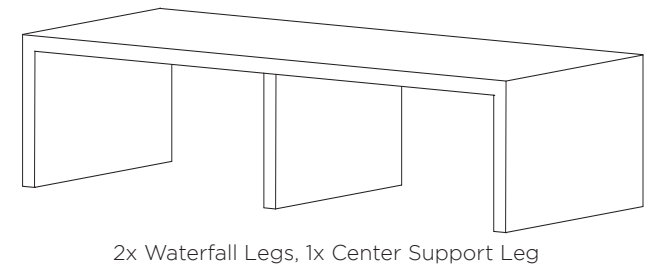

Product Number	Size (1 Base)	Features	Top Shape/Size	Top Style			
				Top:	Lam	Corian Solid Surface	Corian Quartz
				Edge:	Self	Eased Corian	Eased Quartz
CH6018	60"L x 18"D x 29"H, 3" Thick	(2x) Laminated Waterfall Legs	Rectangle: 18"D x 60"L		$5,257	$7,806	$7,774
CH6024	60"L x 24"D x 29"H, 3" Thick	(2x) Laminated Waterfall Legs	Rectangle: 24"D x 60"L		$5,351	$8,117	$8,926
CH6030	60"L x 30"D x 29"H, 3" Thick	(2x) Laminated Waterfall Legs	Rectangle: 30"D x 60"L		$5,799	$8,340	$10,102
CH6036	60"L x 36"D x 29"H, 3" Thick	(2x) Laminated Waterfall Legs	Rectangle: 36"D x 60"L		$6,060	$8,800	$11,257
CH6048	60"L x 48"D x 29"H, 3" Thick	(2x) Laminated Waterfall Legs	Rectangle: 48"D x 60"L		$6,173	$9,201	$13,158
CH7218	72"L x 18"D x 29"H, 3" Thick	(2x) Laminated Waterfall Legs	Rectangle: 18"D x 72"L		$5,444	$8,271	$8,662
CH7224	72"L x 24"D x 29"H, 3" Thick	(2x) Laminated Waterfall Legs	Rectangle: 24"D x 72"L		$5,523	$8,360	$9,813
CH7230	72"L x 30"D x 29"H, 3" Thick	(2x) Laminated Waterfall Legs	Rectangle: 30"D x 72"L		$5,971	$8,584	$11,168
CH7236	72"L x 36"D x 29"H, 3" Thick	(2x) Laminated Waterfall Legs	Rectangle: 36"D x 72"L		$6,393	$9,386	$12,663
CH7248	72"L x 48"D x 29"H, 3" Thick	(2x) Laminated Waterfall Legs	Rectangle: 48"D x 72"L		$6,521	$9,629	$15,101
CH8418	84"L x 18"D x 29"H, 3" Thick	(2x) Laminated Waterfall Legs	Rectangle: 18"D x 84"L		$5,710	$8,538	$9,463
CH8424	84"L x 24"D x 29"H, 3" Thick	(2x) Laminated Waterfall Legs	Rectangle: 24"D x 84"L		$5,801	$8,650	$10,806
CH8430	84"L x 30"D x 29"H, 3" Thick	(2x) Laminated Waterfall Legs	Rectangle: 30"D x 84"L		$6,306	$8,998	$12,563
CH8436	84"L x 36"D x 29"H, 3" Thick	(2x) Laminated Waterfall Legs	Rectangle: 36"D x 84"L		$6,765	$9,693	$14,273
CH8448	84"L x 48"D x 29"H, 3" Thick	(2x) Laminated Waterfall Legs	Rectangle: 48"D x 84"L		$6,906	$12,632	$16,916
CH9618	96"L x 18"D x 29"H, 3" Thick	(2x) Laminated Waterfall Legs	Rectangle: 18"D x 96"L		$5,837	$8,805	$10,127
CH9624	96"L x 24"D x 29"H, 3" Thick	(2x) Laminated Waterfall Legs	Rectangle: 24"D x 96"L		$6,194	$8,939	$11,749