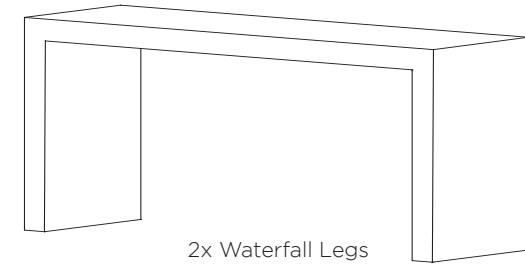

Product Number	Size (1 Base)	Features	Top Shape/Size	Top Style			
				Top:	Lam	Corian Solid Surface	Corian Quartz
				Edge:	Self	Eased Corian	Eased Quartz
CH9630	96"L x 30"D x 29"H, 3" Thick	(2x) Laminated Waterfall Legs	Rectangle: 30"D x 96"L		$6,594	$9,411	$13,579
CH9636	96"L x 36"D x 29"H, 3" Thick	(2x) Laminated Waterfall Legs	Rectangle: 36"D x 96"L		$6,880	$10,001	$15,295
CH9648	96"L x 48"D x 29"H, 3" Thick	(2x) Laminated Waterfall Legs	Rectangle: 48"D x 96"L		$7,328	$12,863	$18,603
CH10818	108"L x 18"D x 29"H, 18"W Center Leg, 3" Thick	(2x) Laminated Waterfall Legs, (1x) Center Support Leg	Rectangle: 18"D x 108"L		$7,051	$9,817	$11,713
CH10824	108"L x 24"D x 29"H, 18"W Center Leg, 3" Thick	(2x) Laminated Waterfall Legs, (1x) Center Support Leg	Rectangle: 24"D x 108"L		$7,364	$10,171	$13,634
CH10830	108"L x 30"D x 29"H, 18"W Center Leg, 3" Thick	(2x) Laminated Waterfall Legs, (1x) Center Support Leg	Rectangle: 30"D x 108"L		$7,782	$10,602	$15,661
CH10836	108"L x 36"D x 29"H, 24"W Center Leg, 3" Thick	(2x) Laminated Waterfall Legs, (1x) Center Support Leg	Rectangle: 36"D x 108"L		$8,257	$13,877	$17,745
CH10848	108"L x 48"D x 29"H, 36"W Center Leg, 3" Thick	(2x) Laminated Waterfall Legs, (1x) Center Support Leg	Rectangle: 48"D x 108"L		$8,662	$14,344	$21,367
CH12018	120"L x 18"D x 29"H, 18"W Center Leg, 3" Thick	(2x) Laminated Waterfall Legs, (1x) Center Support Leg	Rectangle: 18"D x 120"L		$7,199	$10,000	$12,396
CH12024	120"L x 24"D x 29"H, 18"W Center Leg, 3" Thick	(2x) Laminated Waterfall Legs, (1x) Center Support Leg	Rectangle: 24"D x 120"L		$7,520	$10,365	$14,505
CH12030	120"L x 30"D x 29"H, 18"W Center Leg, 3" Thick	(2x) Laminated Waterfall Legs, (1x) Center Support Leg	Rectangle: 30"D x 120"L		$7,941	$10,865	$16,713
CH12036	120"L x 36"D x 29"H, 24"W Center Leg, 3" Thick	(2x) Laminated Waterfall Legs, (1x) Center Support Leg	Rectangle: 36"D x 120"L		$8,413	$14,098	$18,973