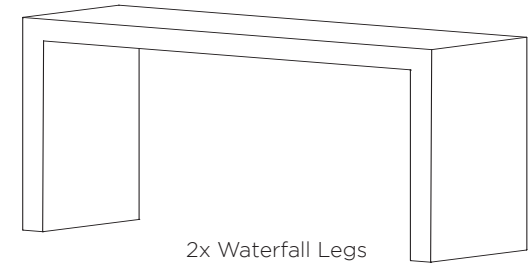

OTHER INFO

Upgrade percentages are applied to the laminate price and do not compound if there are multiple upgrades selected.

CHAT

Product Number	Size (1 Base)	Features	Top Shape/Size	Top Style			
				Top:	Lam	Corian Solid Surface	Corian Quartz
				Edge:	Self	Eased Corian	Eased Quartz
CH6018	60"L x 18"D x 29"H, 3" Thick	(2x) Laminated Waterfall Legs	Rectangle: 18"D x 60"L		\$5,257	\$7,806	\$7,774
CH6024	60"L x 24"D x 29"H, 3" Thick	(2x) Laminated Waterfall Legs	Rectangle: 24"D x 60"L		\$5,351	\$8,117	\$8,926
CH6030	60"L x 30"D x 29"H, 3" Thick	(2x) Laminated Waterfall Legs	Rectangle: 30"D x 60"L		\$5,799	\$8,340	\$10,102
CH6036	60"L x 36"D x 29"H, 3" Thick	(2x) Laminated Waterfall Legs	Rectangle: 36"D x 60"L		\$6,060	\$8,800	\$11,257
CH6048	60"L x 48"D x 29"H, 3" Thick	(2x) Laminated Waterfall Legs	Rectangle: 48"D x 60"L		\$6,173	\$9,201	\$13,158
CH7218	72"L x 18"D x 29"H, 3" Thick	(2x) Laminated Waterfall Legs	Rectangle: 18"D x 72"L		\$5,444	\$8,271	\$8,662
CH7224	72"L x 24"D x 29"H, 3" Thick	(2x) Laminated Waterfall Legs	Rectangle: 24"D x 72"L		\$5,523	\$8,360	\$9,813
CH7230	72"L x 30"D x 29"H, 3" Thick	(2x) Laminated Waterfall Legs	Rectangle: 30"D x 72"L		\$5,971	\$8,584	\$11,168
CH7236	72"L x 36"D x 29"H, 3" Thick	(2x) Laminated Waterfall Legs	Rectangle: 36"D x 72"L		\$6,393	\$9,386	\$12,663
CH7248	72"L x 48"D x 29"H, 3" Thick	(2x) Laminated Waterfall Legs	Rectangle: 48"D x 72"L		\$6,521	\$9,629	\$15,101
CH8418	84"L x 18"D x 29"H, 3" Thick	(2x) Laminated Waterfall Legs	Rectangle: 18"D x 84"L		\$5,710	\$8,538	\$9,463
CH8424	84"L x 24"D x 29"H, 3" Thick	(2x) Laminated Waterfall Legs	Rectangle: 24"D x 84"L		\$5,801	\$8,650	\$10,806
CH8430	84"L x 30"D x 29"H, 3" Thick	(2x) Laminated Waterfall Legs	Rectangle: 30"D x 84"L		\$6,306	\$8,998	\$12,563
CH8436	84"L x 36"D x 29"H, 3" Thick	(2x) Laminated Waterfall Legs	Rectangle: 36"D x 84"L		\$6,765	\$9,693	\$14,273
CH8448	84"L x 48"D x 29"H, 3" Thick	(2x) Laminated Waterfall Legs	Rectangle: 48"D x 84"L		\$6,906	\$12,632	\$16,916
CH9618	96"L x 18"D x 29"H, 3" Thick	(2x) Laminated Waterfall Legs	Rectangle: 18"D x 96"L		\$5,837	\$8,805	\$10,127
CH9624	96"L x 24"D x 29"H, 3" Thick	(2x) Laminated Waterfall Legs	Rectangle: 24"D x 96"L		\$6,194	\$8,939	\$11,749