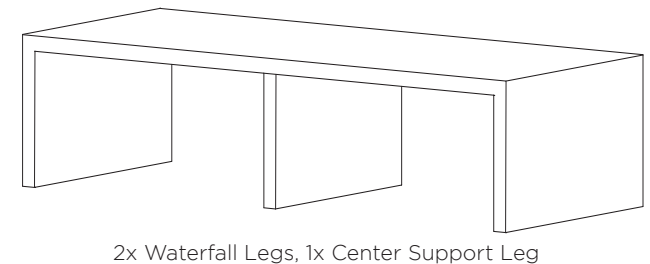

Product Number	Size (1 Base)	Features	Top Shape/Size	Top Style			
				Top:	Lam	Corian Solid Surface	Corian Quartz
				Edge:	Self	Eased Corian	Eased Quartz
CH12048	120"L x 48"D x 29"H, 36"W Center Leg, 3" Thick	(2x) Laminated Waterfall Legs, (1x) Center Support Leg	Rectangle: 48"D x 120"L	$8,925	$14,597	$23,060	
CH13218	132"L x 18"D x 29"H, 18"W Center Leg, 3" Thick	(2x) Laminated Waterfall Legs, (1x) Center Support Leg	Rectangle: 18"D x 132"L	$7,346	$10,183	$13,079	
CH13224	132"L x 24"D x 29"H, 18"W Center Leg, 3" Thick	(2x) Laminated Waterfall Legs, (1x) Center Support Leg	Rectangle: 24"D x 132"L	$7,677	$10,558	$15,377	
CH13230	132"L x 30"D x 29"H, 18"W Center Leg, 3" Thick	(2x) Laminated Waterfall Legs, (1x) Center Support Leg	Rectangle: 30"D x 132"L	$8,100	$11,128	$17,766	
CH13236	132"L x 36"D x 29"H, 24"W Center Leg, 3" Thick	(2x) Laminated Waterfall Legs, (1x) Center Support Leg	Rectangle: 36"D x 132"L	$8,569	$14,319	$20,201	
CH13248	132"L x 48"D x 29"H, 36"W Center Leg, 3" Thick	(2x) Laminated Waterfall Legs, (1x) Center Support Leg	Rectangle: 48"D x 132"L	$9,189	$14,850	$24,754	
CH14418	144"L x 18"D x 29"H, 18"W Center Leg, 3" Thick	(2x) Laminated Waterfall Legs, (1x) Center Support Leg	Rectangle: 18"D x 144"L	$7,493	$10,367	$13,763	
CH14424	144"L x 24"D x 29"H, 18"W Center Leg, 3" Thick	(2x) Laminated Waterfall Legs, (1x) Center Support Leg	Rectangle: 24"D x 144"L	$7,833	$10,751	$16,248	
CH14430	144"L x 30"D x 29"H, 18"W Center Leg, 3" Thick	(2x) Laminated Waterfall Legs, (1x) Center Support Leg	Rectangle: 30"D x 144"L	$8,259	$11,390	$18,984	
CH14436	144"L x 36"D x 29"H, 24"W Center Leg, 3" Thick	(2x) Laminated Waterfall Legs, (1x) Center Support Leg	Rectangle: 36"D x 144"L	$8,724	$14,540	$21,429	
CH14448	144"L x 48"D x 29"H, 36"W Center Leg, 3" Thick	(2x) Laminated Waterfall Legs, (1x) Center Support Leg	Rectangle: 48"D x 144"L	$9,453	$15,103	$26,283