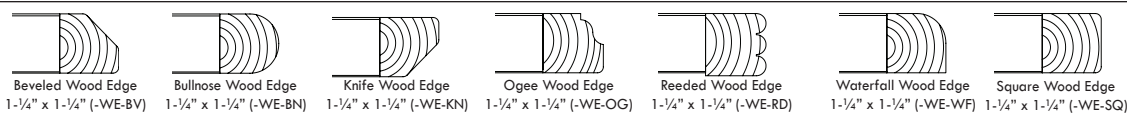

RECTANGLES

No. of Bases	Base Width	Model Code	Self Edge 2/		1-1/4" x 1-1/4"		1-1/4" x 1-1/4"		Veneer with		3D Laminate (-3D)	Butcher Block (-BB)	
			3mm Grade 1 (-LVE1)	3mm Grade 2 (-LVE2)	Self Edge Grade 1 (-LSE1)	3mm Knife (-LSE2/LVEKN)	3mm Knife Painted (LVEKNP)	Wood edges Grade 1 (-LWE1)	Wood edges Grade 2 (-LWE2)	Veneer with 3mm Veneer (-VSE)			Veneer with 1-1/4" x 1-1/4" Wood edges (-VWE)
84x144	3	1GEOCB8444-	$8,828	$9,538	$6,849	$6,849	$6,849	$6,849	$8,265	$17,589			
84x168	3	1GEOCB8468-	$9,174	$9,538	$6,849	$6,849	$6,849	$6,849	$8,265	$19,056			
84x192	3	1GEOCB8492-	$9,487	$10,434	$6,849	$6,849	$6,849	$6,849	$8,265	$20,697			
84x216	4	1GEOCB8416-	$12,219	$12,703	$9,132	$9,132	$9,132	$9,132	$11,020	$25,371			
84x240	4	1GEOCB8440-	$12,232	$12,717	$9,132	$9,132	$9,132	$9,132	$11,020	$25,408			
84x288	5	1GEOCB8488-	$15,290	$15,896	$11,415	$11,415	$11,415	$11,415	$13,775	$31,760			
96x144	3	1GEOCB9644-	$9,608	$10,321	$7,611	$7,611	$7,611	$7,611	$9,138	$18,623			
96x168	3	1GEOCB9668-	$9,955	$10,321	$7,611	$7,611	$7,611	$7,611	$9,138	$20,117			
96x192	3	1GEOCB9692-	$10,274	$11,224	$7,611	$7,611	$7,611	$7,611	$9,138	$21,785			
96x216	4	1GEOCB9616-	$13,260	$13,747	$10,148	$10,148	$10,148	$10,148	$12,184	$26,787			
96x240	4	1GEOCB9640-	$13,273	$13,761	$10,148	$10,148	$10,148	$10,148	$12,184	$26,823			
96x288	5	1GEOCB9688-	$17,305	$18,058	$12,685	$12,685	$12,685	$12,685	$15,230	$36,340			

Wood Edge Profiles

Add 8% for 2" x 1-1/4" profiles
Add 18% for 2" x 1-3/4" profiles