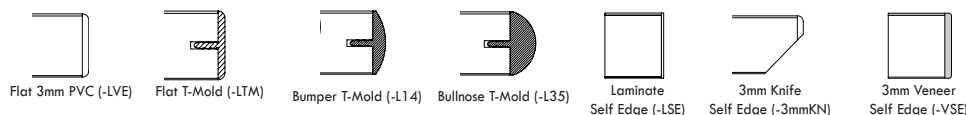

Edge Options