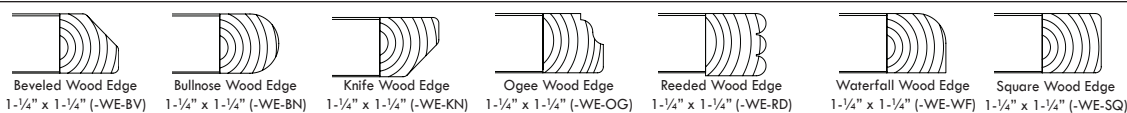

Wood Edge Profiles

Add 8% for 2" x 1-1/4" profiles
Add 18% for 2" x 1-3/4" profiles