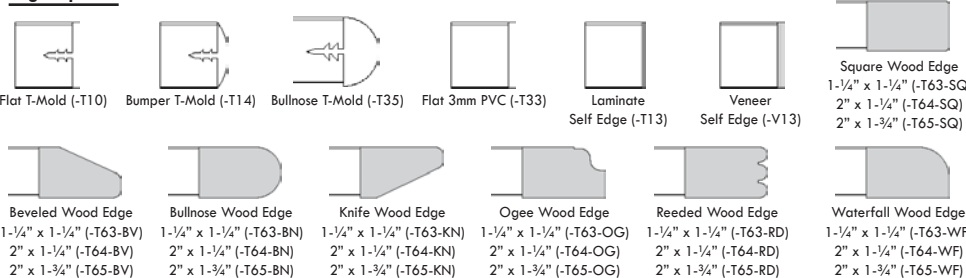

*Includes Moire Unit with 72" cord
(2 power, 4 USB power)

Size	Bases	Weight	Model code	LAMINATE				VENEER	
				T-mold (-LTM)	Self Edge (-LSE)	3mm PVC (-LVE)	1-1/4" x 1-1/4" Wood edges (-LWE1)	Self edge (-VSE)	1-1/4" x 1-1/4" Wood edges (-VWE1)
24x24	1	68.0	1EHR924-	\$1,573	\$1,620	\$1,609	\$2,167	\$1,730	\$2,275
30x30	1	78.0	1EHR930-	\$1,648	\$1,693	\$1,684	\$2,300	\$1,996	\$2,600
36x36	1	101.0	1EHR936-	\$1,759	\$1,802	\$1,796	\$2,469	\$2,129	\$2,755
42x42	1	149.0	1EHR942-	\$2,041	\$2,069	\$2,063	\$2,812	\$2,392	\$3,044

Moire Black Moire White

Fixed Disc Base, Round Top

Built-in Wire Management

*Includes Moire Unit with 72" cord
(2 power, 4 USB power)

Size	Bases	Weight	Model code	LAMINATE				VENEER	
				T-mold (-LTM)	Self Edge (-LSE)	3mm PVC (-LVE)	1-1/4" x 1-1/4" Wood edges (-LWE1)	Self edge (-VSE)	1-1/4" x 1-1/4" Wood edges (-VWE1)
24	1	64.0	1EHQ924-	\$1,557	\$1,800	\$1,767	\$2,356	\$1,898	\$2,410
30	1	72.0	1EHQ930-	\$1,632	\$1,873	\$1,840	\$2,489	\$2,160	\$2,735
36	1	82.0	1EHQ936-	\$1,689	\$1,929	\$1,897	\$2,606	\$2,238	\$2,835
42	1	103.0	1EHQ942-	\$1,854	\$2,094	\$2,060	\$2,850	\$2,397	\$3,027
48	1	151.0	1EHQ948-	\$2,025	\$2,262	\$2,234	\$3,082	\$2,619	\$3,268

Moire Black Moire White

Edge Options

Racetrack and Telededge tops are available for the same price as boat tops. Replace "A" in model code with either "O" for racetrack or "S" for telededge.

Built-in Wire Management
*Includes Moire Unit with 72" cord (2 power, 4 USB power)