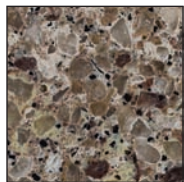

Cambria Color Palette

Cranbrook

Contact the factory for samples. For more color selection visit www.cambriausa.com

Surfacetech

www.surfacetech.com | (800) 241-2982 | fax (816) 231-1185 | 7106 E. Truman Rd. Kansas City, MO