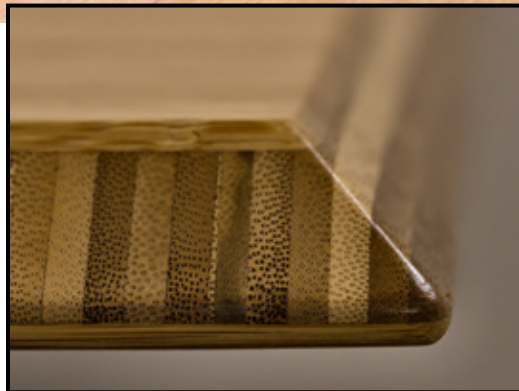

BAMBOO

Surfacetech

Unique Edge Detail

Edge Grain		Flat Grain		Strand	
Amber	Amber	Havana	Neopolitan	Natural	Natural
Natural	Natural	Sahara	Strand Bamboo available for tops only		

Multiple Bamboo Finish Options