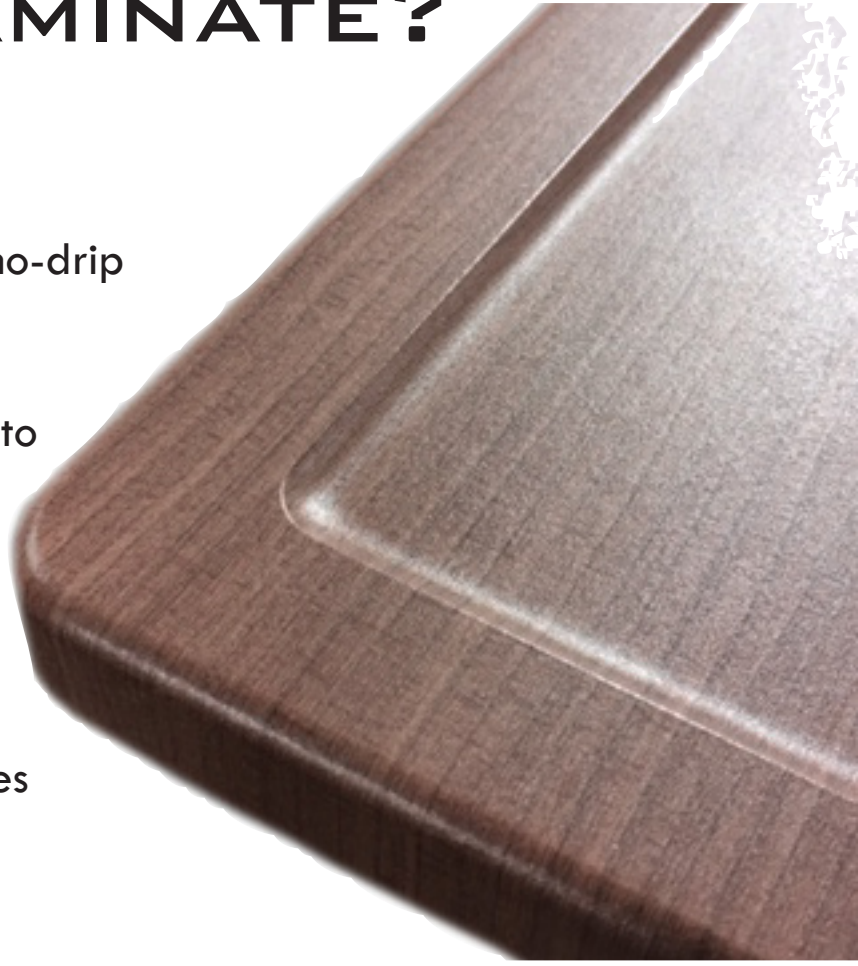

## No-Drip Edge

Contain spills with Surfacetech's no-drip 3D laminate option. Through a membrane pressing process, the high-pressure 3D laminate forms to pre-routed NO-Drip contours in an MDF substrate. Surfacetech offers a cost-effective alternative to high-priced epoxy-molded table tops as a result. We offer our No-Drip Edge tables in any dimension and with all our 3D laminate color choices.

## Seamless Edge

Surfacetech constructs CARE Casegoods and table tops entirely from high-pressure 3D laminate. Through a membrane pressing process, the high-pressure 3D laminate eliminates the need for T-molding, edge banding, special edge treatments, and, most importantly, visible seams. The seamless properties of 3D laminate result in high durability and ease of cleaning compared to laminate with edge band.

# Variety

Surfacetech offers more than 65 3D laminate colors at the same price. There are more than 25 wood grain options among the choices.

Wood Grains

Solids

Stone Patterns

Modern Patterns

Surfacetech